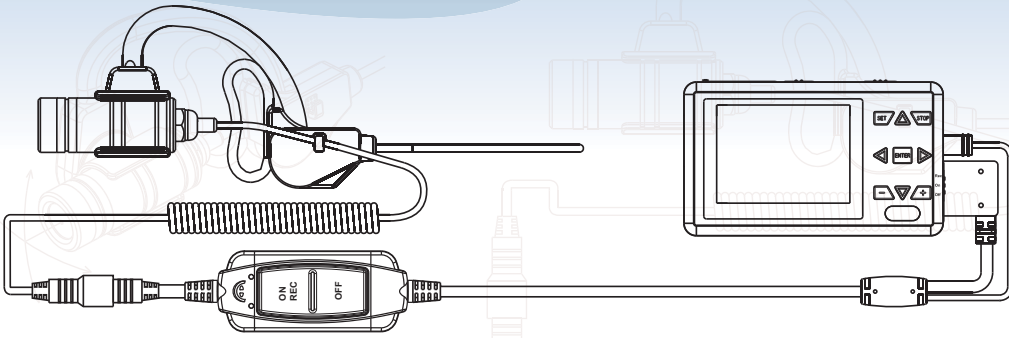

ER-18 Head Camera

Police force

SWAT/Armed force

Fire rescues service

Security

Traning

Sports

ER-18 Camera

ER-18 Controller

PV-500EVO