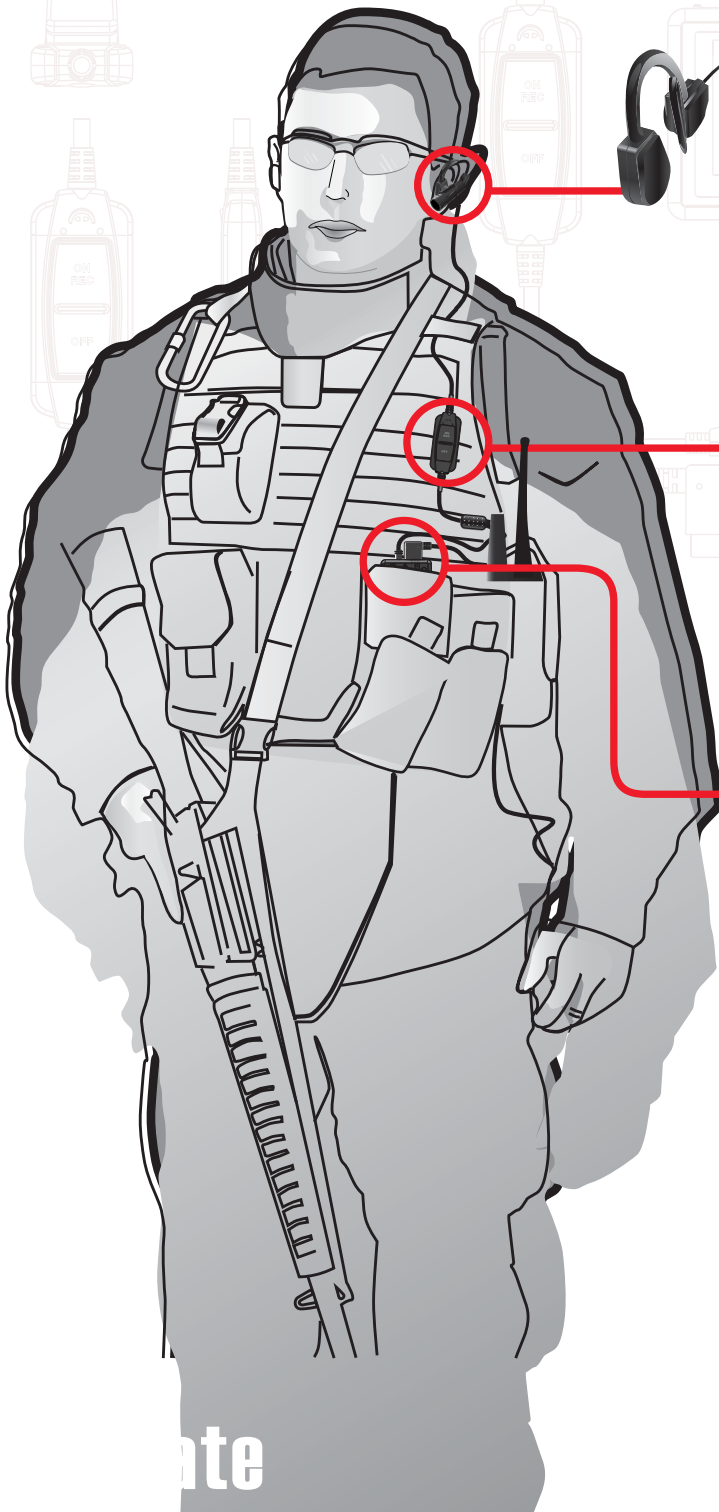

ER-18 Head Camera

Police force

SWAT/Armed force

Fire rescues service

Security

Traning

Sports

ER-18 Camera

ER-18 Controller

PV-500EVO