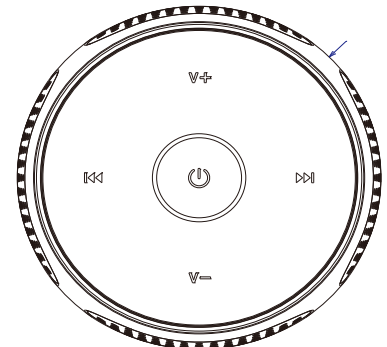

PV-BT10i

Covert DVR in Bluetooth Speaker Design

- New Wireless Speaker with built in IP based DVR
- Engineered to travel -Small size but great sound effect, enjoy wireless freedom with LawMate Bluetooth speakers
- Notification sound from the speaker to indicate device status.
- IP feature allows you to live stream audio and video anywhere in the world.
- Allow users to view, operate, take pictures and play back on LawMate exclusive free App.
- Multiple recording modes allow users to record the most important moments.

Product Sketch

Specification

Built-in Camera Module	
Built-in Image Sensor	1/2.9" progressive CMOS sensor
Sensor Resolution	2000x1121
Sensor Sensitivity	0.1 Lux @ F 2.0
Lens F/No.	F 2.0
Focal Length	3.64
Angle of View	78°
Video Spec.	
Algorithm	H.264, JPEG
File Format	MOV, JPG
Video Recording Mode	Auto / Manual / Motion Detection
Recording Capability	1920x1080, 1280x720, 848x480
Frame Rate	Up to 30 fps
Photo Capability	2M (1600x1200)
Wi-Fi	
Wi-Fi	Built-in Wi-Fi Module
Storage & I/O	
Memory Type	Memory Card (Support up to 32GB)
Data Interface	Card Reader
Misc.	
Date/Time Table	YYYY/MM/DD, HH:MM:SS
Snapshot	Recording and playback video
Power	
Power Input	DC 5V
Power Consumption	480mA-530mA (Wi-Fi ON) BT + (20-380mA)
Battery Input	DC 3.7V / 1400 mA polymers battery (XK504355)
Charging Time	180min (560mA)
Battery Lifetime	150min (1080P) BT OFF
	165min (720P) BT OFF
	180min (WVGA) BT OFF
Recording Time	500min @ 1920x1080 resolution (16GB memory card)
Physical	
Dimension	86x86x54 (mm)
Weight	345g

*Specifications are subject to change without prior notice.

Standard Accessories

5V Charger

Adapter Head - European Standard

USB Connect Cable

User Manual

Memory Card

CE/FCC Certified