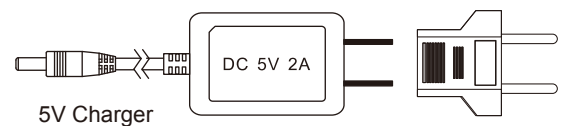

Product Sketch

Specification

Built-in Camera Module	
Built-in Image Sensor	1/2.9" progressive CMOS sensor
Sensor Resolution	2000x1121
Sensor Sensitivity	0.1 Lux @ F 2.0
Lens F/No.	F 2.0
Focal Length	3.64
Angle of View	78°
Video Spec.	
Algorithm	H.264, JPEG
File Format	MOV, JPG
Video Recording Mode	Auto / Manual / Motion Detection
Recording Capability	1920x1080, 1280x720, 848x480
Frame Rate	Up to 30 fps
Photo Capability	2M (1600x1200)
Wi-Fi	
Wi-Fi	Built-in Wi-Fi Module
Storage & I/O	
Memory Type	Memory Card (Support up to 32GB)
Data Interface	Card Reader
Misc.	
Date/Time Table	YYYY/MM/DD, HH:MM:SS
Snapshot	Recording and playback video
Power	
Power Input	DC 5V
Power Consumption	480mA-530mA (Wi-Fi ON) BT + (20-380mA)
Battery Input	DC 3.7V / 1400 mA polymers battery (XK504355)
Charging Time	180min (560mA)
Battery Lifetime	150min (1080P) BT OFF
	165min (720P) BT OFF
	180min (WVGA) BT OFF
Recording Time	500min @ 1920x1080 resolution (16GB memory card)
Physical	
Dimension	86x86x54 (mm)
Weight	345g

*Specifications are subject to change without prior notice.

Standard Accessories

5V Charger

Adapter Head - European Standard

USB Connect Cable

User Manual

Memory Card

CE/FCC Certified