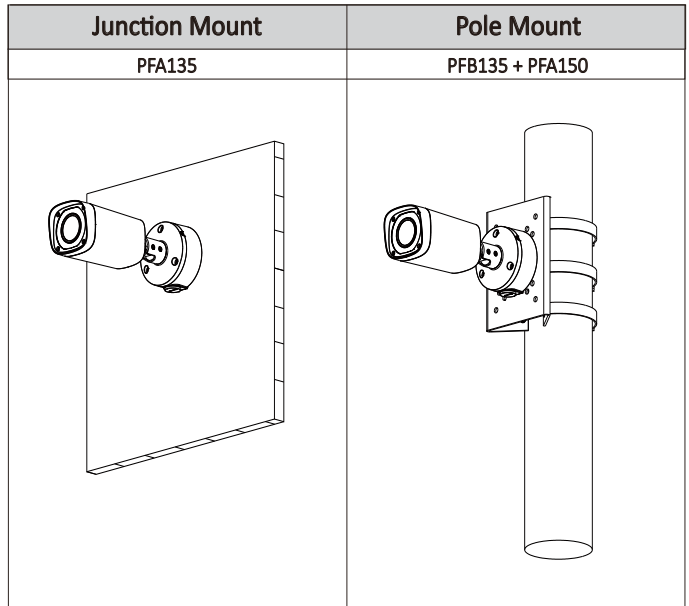

Construction

| | |
|--------------|------------------------------------------|
| Casing | Metal |
| Dimensions | 72mm×80mm×212.8mm ((2.8" x 3.1" x 8.4")) |
| Net Weight | 0.685Kg (1.51lb) |
| Gross Weight | 0.86Kg (1.90lb) |

Accessories

Optional:

Dimensions (mm/inch)